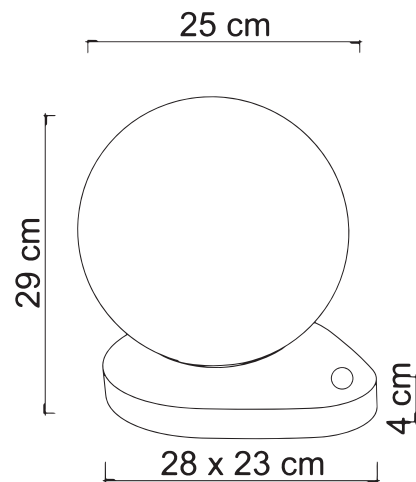

EVA/L

table lamp

The collection of spherical lamps, Eva, offers an elegant variety of finishes, including petroleum, bronze, smoke, and amber, all fading into a delicate milky white. This range of colors creates a sophisticated and refined atmosphere, allowing you to personalize and illuminate any space with style.

8651	EVA/L
Power	1 x max 26W
Input	220/240 V - 50/60Hz
Lampholder	E27 - Bulb not included
IP	20

Item do not completed of glass, check at pag. 44 of catalogue

PACKAGING DATA :

Packages	1
Net Weight	1,4kg
Gross Weight	2,0kg
Volume	0,0270 m³

Any interventions on the light source of this article must be carried out by qualified personnel or by the manufacturer himself.
Any operation carried out without prior consultation with Contemporanea srl will void the guarantee

CE [EAC] RoHS

MATERIAL :

Frame	Metal
Diffuser	Glass

FINISHING TABLE :

Frame	Brushed Brass
	Marble effect